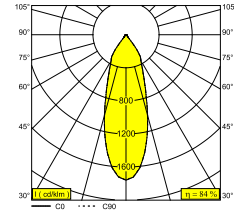

## PARTOU AC 92733 DIM8

25217 9228 W

AVAILABLE IN

**BLACK** 25217 9228 B

**FLEMISH BRONZE** 25217 9228 FBR

**FLEMISH GOLD** 25217 9228 FG

**WHITE** 25217 9228 W

[View on website](#)

### General info

<b>LOCATION</b>	indoor
<b>INSTALLATION</b>	Ceiling Recessed
<b>CUTOUT SHAPE/SIZE (MM)</b>	round - 76
<b>RECESSED DEPTH (MM)</b>	90
<b>THICKNESS OF MOUNTING SURFACE (MM)</b>	min.5
<b>INGRESS PROTECTION</b>	IP20
<b>WEIGHT (KG)</b>	0.3
<b>ADJUSTABILITY</b>	non adjustable
<b>INFORMATION</b>	REFLECTOR FL-33°