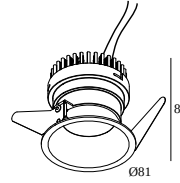

## PARTOU AC 92733 DIM8

25217 9228 W

AVAILABLE IN

**BLACK** 25217 9228 B

**FLEMISH BRONZE** 25217 9228 FBR

**FLEMISH GOLD** 25217 9228 FG

**WHITE** 25217 9228 W

[View on website](#)

### General info

<b>LOCATION</b>	indoor
<b>INSTALLATION</b>	Ceiling Recessed
<b>CUTOUT SHAPE/SIZE (MM)</b>	round - 76
<b>RECESSED DEPTH (MM)</b>	90
<b>THICKNESS OF MOUNTING SURFACE (MM)</b>	min.5
<b>INGRESS PROTECTION</b>	IP20
<b>WEIGHT (KG)</b>	0.3
<b>ADJUSTABILITY</b>	non adjustable
<b>INFORMATION</b>	REFLECTOR FL-33°